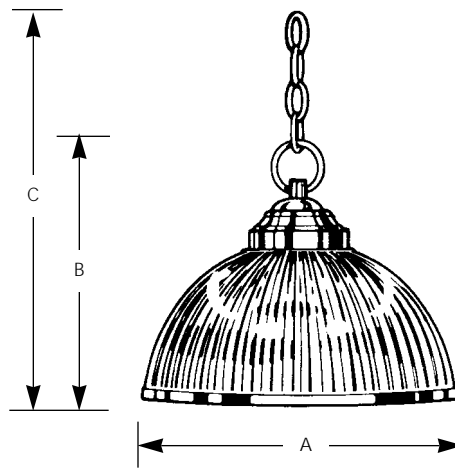

Type _____
 -10
 P5102
 P5103

Catalog No.	Finish Polished Brass	Lamping	Dimensions (Inches)		
			A	B	C
P5102	-10	1 (m) 100w	12-1/4	9-1/2	42
P5103	-10	1 (m) 150w	15-1/4	11-1/2	42

Specifications:

General

- Prismatic glass dome, domestically produced
- Brass plated metal bottom trim
- Brass plated cap, chain, and canopy
- 3 feet of 9 guage chain

Electrical

- Ceramic sockets
- 13' wire
- Pre-wired

Labeling

- UL-CUL listed

Mounting

- Chain hung ceiling
- Covers outlet box
- Mounting strap for outlet box included
- Canopy 5-1/2" dia.