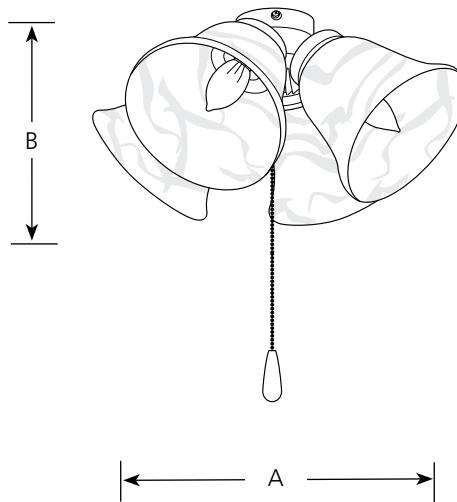

	Type _____						
	-09	-10	-20	-30	-33	-44	-46
P2643	<input type="checkbox"/>	<input type="checkbox"/>	<input type="checkbox"/>	<input type="checkbox"/>	<input type="checkbox"/>	<input type="checkbox"/>	<input type="checkbox"/>

Catalog No.	Finish							Dimensions (Inches)	
	Brushed Nickel	Polished Brass	Antique Bronze	White	Cobble-stone	Oxford Silver	Weathered Bronze	A	B
P2643	-09	-10	-20	-30	-33	-44	-46	13-5/8"	7"

**Specifications:**

General

- Four alabaster glass shades  
- 5-3/8" x 4-7/8" ht., 1-5/8" dia. center hole
- Pull chain on Brushed Nickel (-09) is chrome with a maple fob, White (-30) finish is chrome with a white fob, Polished Brass (-10) is polished brass chain with a medium oak fob, and on the rest are antique brass with a medium oak fob.
- Utilizes four 60w candelabra based lamps
- Brushed Nickel (-09) and Polished Brass (-10) are plated finishes
- Steel construction

Mounting

- Universal -use with any indoor fan with 1/8" IPS light kit adapter

Electrical

- Four ceramic candelabra based sockets
- Quick connect wiring to fan
- Prewired

Labeling

- UL listed