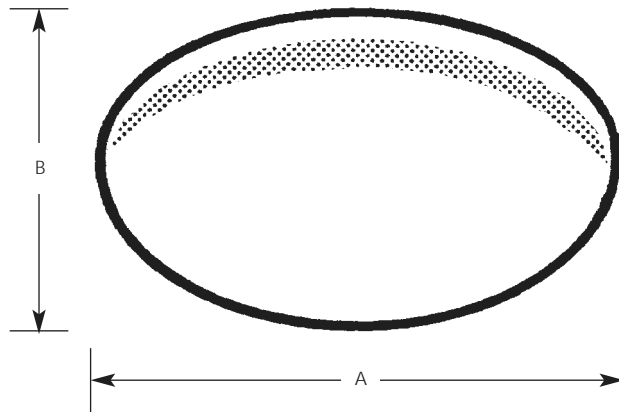

Compact Fluorescent

Round Cloud
Standard Ballasts

Close-to-Ceiling

Type _____
-60
P7310
P7311

Catalog No.	Finish	Lamping	Socket	Dimensions (Inches)	
	White			A	B
P7310	-60	2-13w Twin CF	GX23	16	4
P7311	-60	4-13w Twin CF	GX23	20	4-1/2

Specifications:

General

- White acrylic cloud diffuser
- Snap-in diffuser installation
- Regressed white chassis creates floating effect
- P7310 complies with "Americans with Disabilities Act" - ADA

Electrical