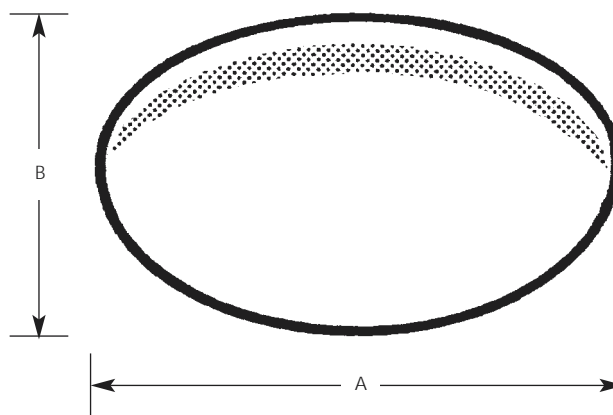

Progress Lighting
Post Office Box 5704
Spartanburg, South Carolina
29304-5704

www.progresslighting.com

Rev. 12/99

Type _____

-60EB

P7310

P7311

Catalog No.	Finish		Lamping	Socket	Dimensions (Inches)	
	White				A	B
P7310	-60EB		2-13w Quad CF (4-pin)	GX24q-1	16	4
P7311	-60EB		4-13w Quad CF (4-pin)	GX24q-1	20	4-1/2