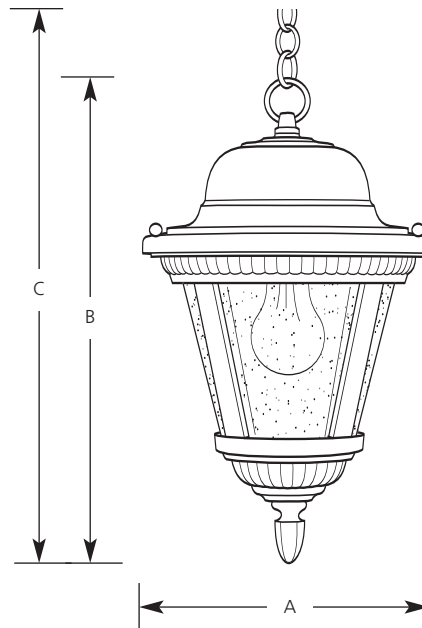

Type _____
 -30 -31
 P5530

Catalog No.	Finish		Lamping	Dimensions (Inches)		
	White	Black		A	B	C
P5530	-30	-31	1 (m) 100w	9	14-7/8	90

Specifications:

General

- Clear seeded glass.
- Ribbed details with ribbed finials
- Die cast aluminum construction
- 6 feet of matching 9 gauge chain supplied
- Painted finishes
- Companion post top, and wall units

Electrical

- Ceramic medium based socket
- Pre-wired

Labeling

- UL-CUL damp location listed

Mounting

- Ceiling chain mount
- Canopy covers a standard recessed 4" hexagonal outlet box
- Mounting strap included