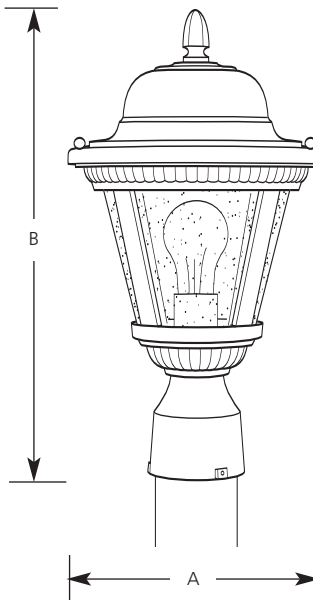

Type _____
 -30 -31
 P5445

Catalog No.	Finish		Lamping	Dimensions (Inches)	
	White	Black		A	B
P5445	-30	-31	1 (m) 100w	9	16-1/4

Specifications:

General

- Clear seeded glass.
- Ribbed details with ribbed finials
- Die cast aluminum construction
- Painted finishes
- Companion chain hung, and wall units

Electrical

- Ceramic medium based sockets
- Pre-wired

Labeling

- UL-CUL listed for wet location.

Mounting

- Post mount outdoor
- Fits a 3" post or pedestal mount (order separately)