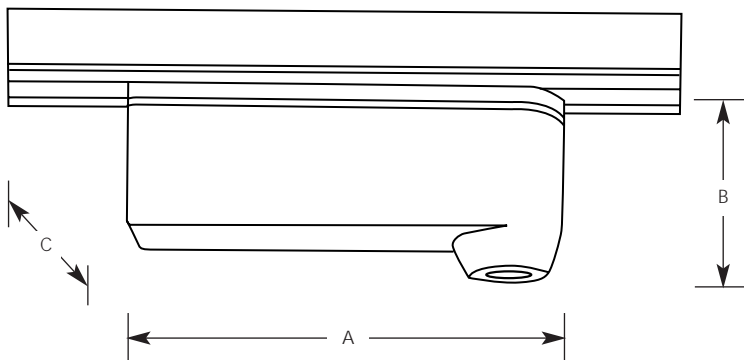

Type \_\_\_\_\_  
 -09 -30  
 P8516

| Catalog No. | Finish         |       | Dimensions (Inches) |       |   |
|-------------|----------------|-------|---------------------|-------|---|
|             | Brushed Nickel | White | A                   | B     | C |
| P8516       | -09            | -30   | 1-3/8               | 2-1/2 | 5 |

**Specifications:**

General

- Cast aluminum housing
- Brushed nickel plated finish or white painted
- Converts line voltage of track to 12 volts
- For use with low voltage mini pendants
- Utilizes a double contact bayonet EZ Loc system for quick lock up of components

Electrical

- 120 to 12 volt electronic transformer
- Transformer is potted for minimum noise, lowest heat and protection of components

Labeling

- UL-CUL listed

Mounting

- Attaches to Alpha track, or Track-1
- Quarter turn fastening to the track
- Can only be attached in proper position for correct polarity
- Transformer locks to track to prevent accidental removal