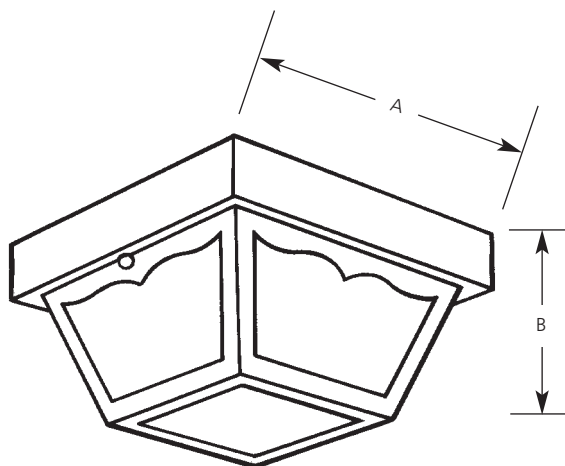

Type	_____	
	-30	-31
P5744	<input type="checkbox"/>	<input type="checkbox"/>
P5745	<input type="checkbox"/>	<input type="checkbox"/>

Catalog No.	Finish		Lamping	Dimensions (Inches)	
	White	Black		A	B
P5744	-30	-31	1-60w A19	8-1/4	4-3/4
P5745	-30	-31	2-60w A19	10-1/4	5-1/2

**Specifications:**

General

- White or Black finish
- One-piece white acrylic diffuser
- Polypropylene housing
- Polypropylene mounting plate
- Matching wall and post top units available

Electrical

- Medium based sockets
- Phenolic brass screw shell