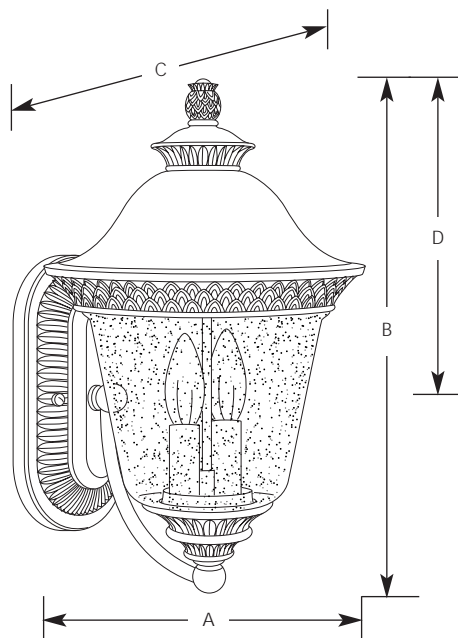

Type \_\_\_\_\_  
 -86  
 P5718

Catalog No.	Finish	Lamping	Dimensions (Inches)			
	Burnished Chestnut		A	B	C	D
P5718	-86	2(c) 60w	9-1/4	15-1/4	10-1/4	9-3/4

**Specifications:**

General

- Clear seeded glass
- Pineapple accents
- Non ferrous material construction
- Hand painted burnished chestnut finish
- Companion post top, chain hung, and wall units

Electrical

- Phenolic candelabra based sockets with candle covers that match fixture finish
- Pre-wired

Labeling

- UL-CUL wet location listed

Mounting

- Wall mounted outdoor
- Covers standard recessed octagonal outlet box
- Mounting strap for outlet box included