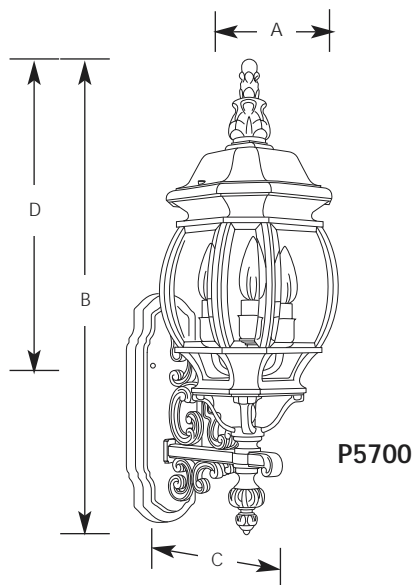

Type _____
 -31
 P5700
 P5701

Catalog No.	Finish	Lamping	Dimensions (Inches)			
			A	B	C	D
P5700	-31	3 (c) 60w	7-3/4	23-1/4	10-3/4	15-1/4
P5701	-31	4 (c) 60w	11-1/8	31	16	21-1/8

Specifications:

General

- Die-cast aluminum construction
- Solid brass interior components
- Clear beveled glass panels
- Cast wall plate
- Matching chain hung and post top units available

Electrical

- Candelabra based sockets
- Pre-wired

Labeling

- UL-CUL wet location listed

Mounting

- Wall mount
- Covers standard junction box
- Mounting strap for outlet box included
- Wall plate:
 - P5700 - 4-1/2" w., 12" h.
 - P5701 - 4-1/2" w., 17" h.