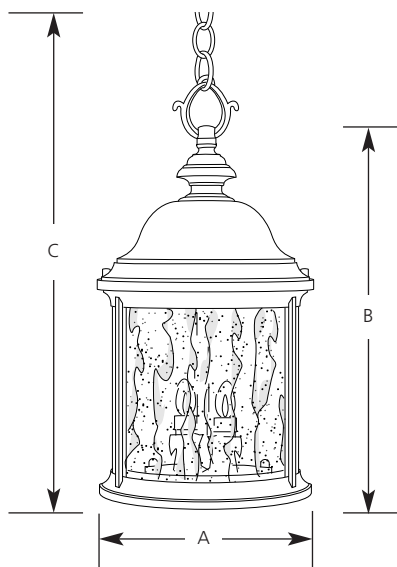

Type \_\_\_\_\_

-31 -33

P5550

Catalog No.	Finish		Lamping	Dimensions (Inches)		
	Textured Black	Cobblestone		A	B	C
P5550	-31	-33	3 (c) 60w	9-5/8	18-3/4	42

**Specifications:**

General

- Textured Black (-31) and Cobblestone (-33) finishes
- Candle covers match fixture finish
- Die-cast aluminum construction
- Water-seeded glass panels
- Each glass panel replaceable
- Matching wall and ceiling mounted units available
- Solid brass interior components

Mounting

- Chain hung
- 24" steel painted chain
- 10 feet of wire
- Matching canopy with mounting strap for outlet box
- Covers standard outlet box
- Canopy 5" dia.

Electrical

- Phenolic candelabra sockets