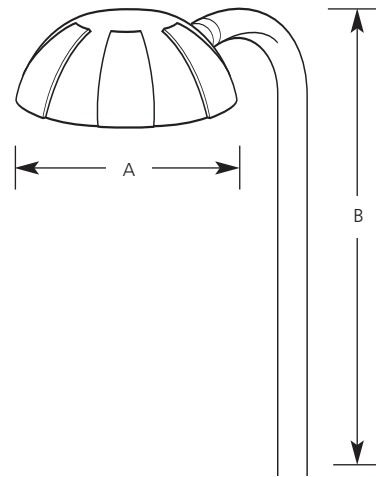

Type \_\_\_\_\_  
 -25WB  
 P5248

Catalog No.	Finish	Lamping	Dimensions (Inches)	
	Verde		A	B
P5248	-25WB	12V 20w G4 Bi-pin	4	20

**Specifications:**

General

- Die cast aluminum construction
- Powder coat paint finish
- Painted white inside for maximum reflectivity
- Includes mounting stem
- Easy bottom re-lamping
- Rotating fixture head for fixture aiming
- Sealed clear lens bottom
- Ribbed patterned top housing
- Includes lamp

Mounting

- Stake 8618-31 Included
- 1/2 NPS thread

Electrical

- 36" of wire furnished for connection to source
- Units must be wired to an approved 12v transformer of proper capacity
- Connector 8651-31R Included

Labeling

- UL-CUL wet location listed