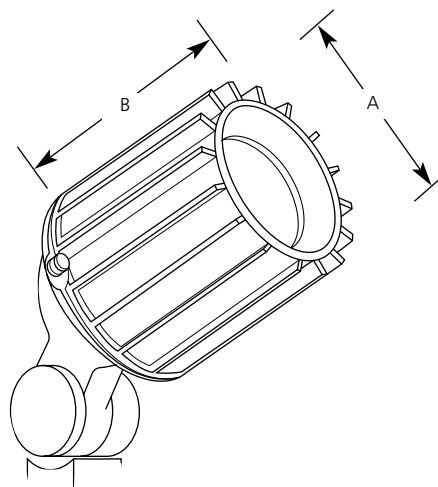

Type _____
 -31
 P5230

Catalog No.	Finish	Lamping	Dimensions (Inches)	
	Black		A	B
P5230	-31	12v 50w MR16	3	5

Specifications:

General

- Die cast aluminum construction
- External fins permit cooler operation of lamp
- Black powder coat paint
- Sealed clear lens
- Positive adjustment with locking screw for aiming
- Low voltage unit can be moved as needed for plant growth

Electrical

- 72" of wire furnished for connection to source
- Units must be wired to approved 12v transformer of proper capacity
- Recommend P8673-31R connectors or equal

Labeling

- UL-CUL wet location listed

Specifications:

Kit Contents

- One P5230-31 spot light
- One P8618-31 stake
- One 50w MR16 bulb

P5230-31

- Die cast aluminum construction
- External fins permit cooler operations of lamp
- Black powder coat paint
- Sealed clear lens
- Positive locking screw aiming
- Low voltage – can be moved as needed for plant growth
- 36" of wire furnished for connection to source
- Unit must be wired to approved 12v transformer of proper capacity
- Recommend P8673-31R connectors or equal

- UL-CUL wet location listed

P8618-31

- Black ABS plastic – 2-1/2 in dia., 8-3/4 long
- _ NPS thread to mount P5230-31
- In ground mounting
- Wires feed through a hole in the center of the stake

50w MR16 Lamp