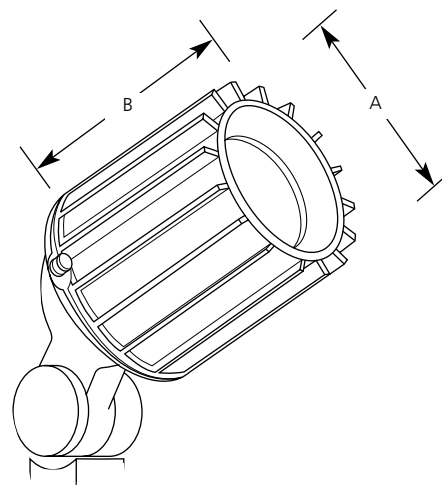

Type _____
 -31
 P5230

Catalog No.	Finish	Lamping	Dimensions (Inches)	
	Black		A	B
P5230	-31	12v 50w MR16	3	5

Specifications:

General

- Die cast aluminum construction
- External fins permit cooler operation of lamp
- Black powder coat paint
- Sealed clear lens
- Positive adjustment with locking screw for aiming
- Low voltage unit can be moved as needed for plant growth

Electrical

- 72" of wire furnished for connection to source
- Units must be wired to approved 12v transformer of proper capacity
- Recommend P8673-31R connectors or equal

Labeling

- UL-CUL wet location listed

Mounting

- Mounts on stake, landscape post or stem (order separately)
- 1/2 NPS thread

Type _____

P523031-KIT

Catalog No.	Finish Black	Lamping	Dimensions (Inches)	
			A	B
P523031-KIT	-	12v 50w MR16 (Included)	3	5

Specifications:

Kit Contents

- One P5230-31 spot light
- One P8618-31 stake
- One 50w MR16 bulb

P5230-31

- Die cast aluminum construction
- External fins permit cooler operations of lamp
- Black powder coat paint
- Sealed clear lens
- Positive locking screw aiming
- Low voltage – can be moved as needed for plant growth
- 36" of wire furnished for connection to source
- Unit must be wired to approved 12v transformer of proper capacity
- Recommend P8673-31R connectors or equal