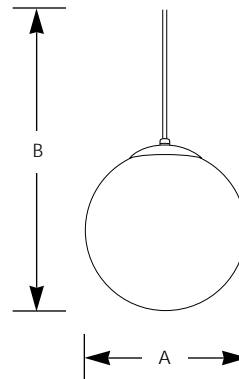

Type _____

-29

P4401

P4402

P4403

Catalog No.	Finish	Lamping	Dimensions (Inches)	
	Black		A	B
P4401	-29	1 (m) 60w	8	48
P4402	-29	1 (m) 100w	10	50
P4403	-29	1 (m) 150w	12	52

Specifications:

General

- Opal cased glass globes
- Evenly diffused illumination
- White cord canopy and cap

Mounting

- Cord hung ceiling
- Covers outlet box
- Mounting strap furnished for outlet box
- Canopy 5-3/4" dia.

Electrical

- Three conductor SJT cord
- Ceramic socket
- Cord extender (P8625-30) available
- Pre-wired

Labeling

- UL-CUL listed