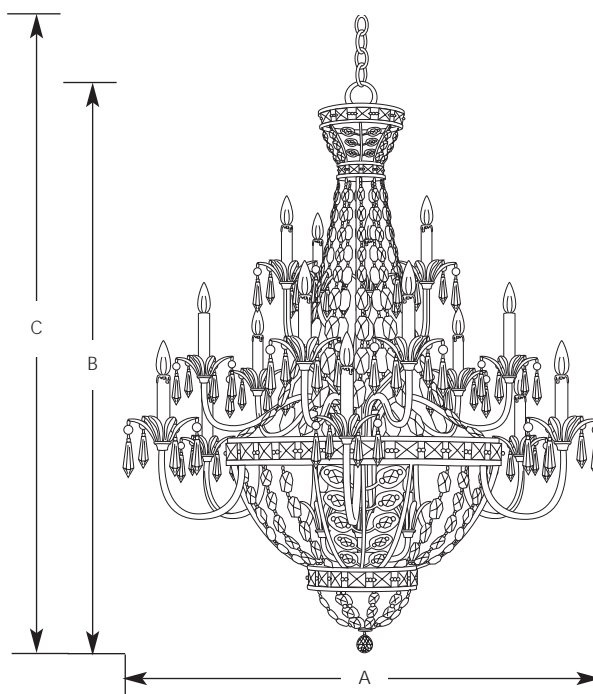

Type _____
-63
P4340

Catalog No.	Finish	Lamping	Dimensions (Inches)		
	Imperial Gold		A	B	C
P4340	-63	18(c) 60w	42	53	125

Specifications:

General

- Graduated octagon jeweled chains
- Faceted glass jewel drops
- Decorative leaf highlights with glass inserts
- Chandelier is a basic three (6/6/3) tier unit with an illuminated bottom basket
- Illuminated basket has 3 (c) 60w lamps
- Steel construction
- Hand painted Imperial Gold finish
- Matching candle covers
- 6 feet of 6 gauge chain
- Companion wall bracket chandeliers, hall & foyer and table lamp units

- Weight of fixture exceeds NEC limits for outlet box hanging. Consult professional electrician for proper installation.

Mounting

- Chain hung ceiling
- Canopy covers a standard recessed 4" octagonal outlet box
- Canopy is 5-1/8" dia.
- Mounting strap for outlet box included

Electrical

- 15 feet of wire
- Phenolic candelabra based sockets
- Pre-wired

Labeling

- UL-CUL listed