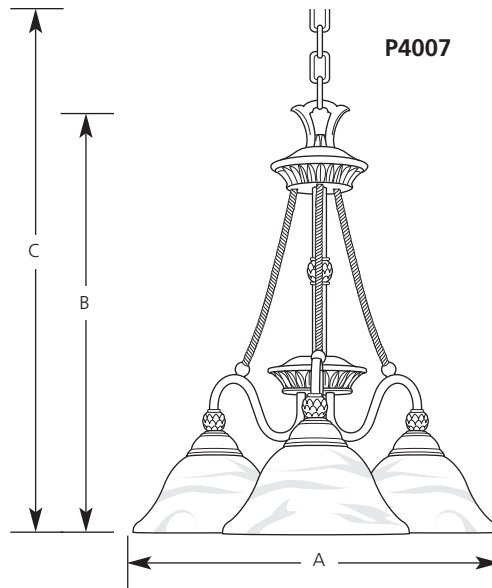

Type _____
 -42 -86
 P4007

| Catalog No. | Finish | | Lamping | Dimensions (Inches) | | |
|-------------|----------|--------------------|------------|---------------------|--------|----|
| | Seabrook | Burnished Chestnut | | A | B | C |
| P4007 | -42 | -86 | 3 (c) 100w | 21-1/2 | 21-1/2 | 95 |

Specifications:

General

- Antique alabaster glass
- Cast resin decorative elements
- Pineapple pattern details
- Twisted wire rope accents
- 6 foot of matching 9 guage chain supplied
- Steel construction
- Companion fixtures: Wall Bracket, Close-to-Ceiling, Wall Sconce, Bath and Vanity, Hall & Foyer, Pendants

Mounting

- Ceiling mount on chain
- Covers outlet box
- Mounting strap for outlet box included
- Canopy 6" dia.

Electrical

- 15 feet of wire
- Porcelain sockets
- Pre-wired

Labeling

- UL-CUL listed