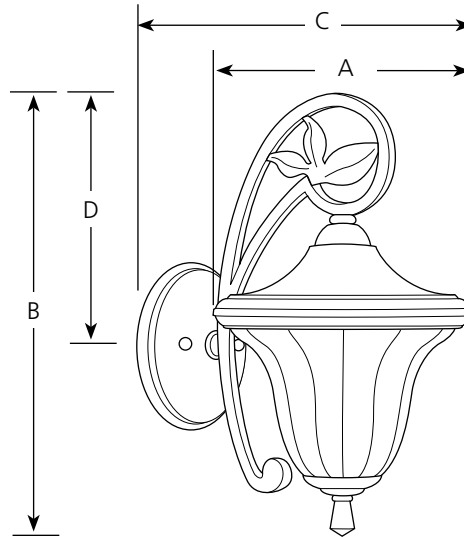

Type _____

-84

P5742

P5743

Finish

Dimensions (Inches)

Catalog No.	Finish		Dimensions (Inches)			
	Expresso	Lamping	A	B	C	D
P5742	-84	1 (m) 75w	8	13-3/4	10-1/2	7-1/2
P5743	-84	1 (m) 100w	9-1/8	15-1/4	12-1/4	7-7/8

Specifications:

General

- Weathered sandstone glass:
 - P5742: 7" dia. x 5" T, 7/8" dia. center hole
 - P5743: 8" dia. x 6" T, 7/8" dia. center hole
- Square arm tubing with leaf accents
- Hand painted finish
- Aluminum and steel construction
- Companion wall, chain hung, and post top units

Mounting

- Wall mounted
- Backplate for P5742 & P5743 is 6-1/2" dia. x 1-1/4" deep
- Canopy covers a standard 4" hexagonal
- Mounting strap for outlet box included

Electrical

- Ceramic medium based socket
- Pre-wired