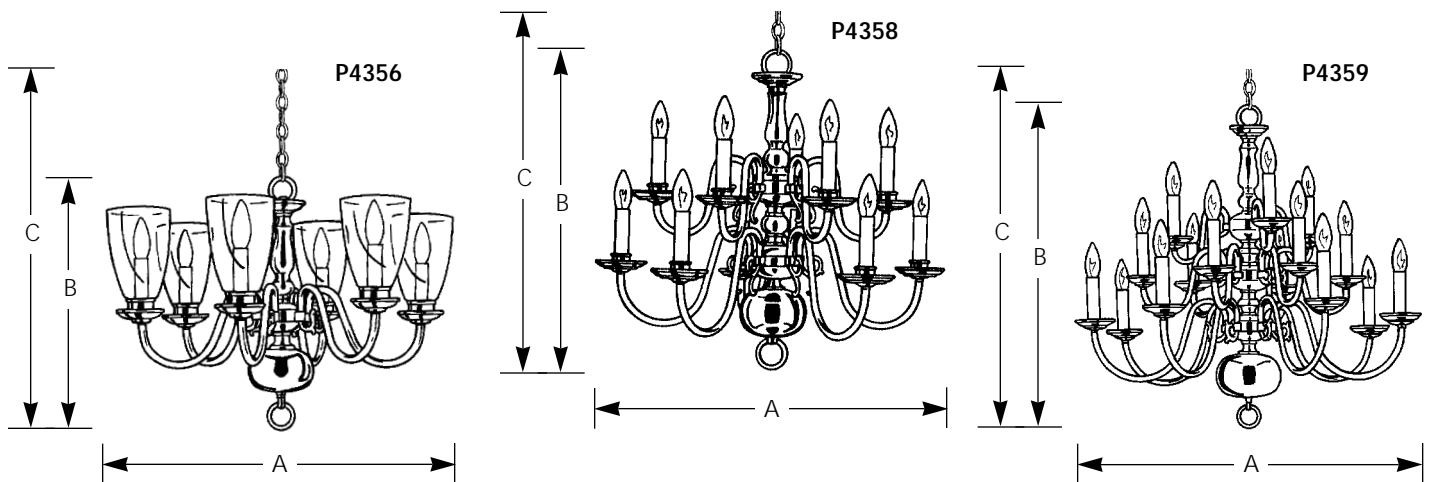

| Catalog No. | Finish         |        | Number of Tiers | Lamping    | Dimensions (Inches) |        |    |
|-------------|----------------|--------|-----------------|------------|---------------------|--------|----|
|             | Polished Brass | Pewter |                 |            | A                   | B      | C  |
| P4355       | -10            | N/A    | Single          | 5 (c) 60w  | 24                  | 18     | 42 |
| P4356       | -10            | -17    | Single          | 6 (c) 60w  | 25                  | 18     | 42 |
| P4357       | -10            | N/A    | Single          | 8 (c) 60w  | 26                  | 18     | 42 |
| P4358       | -10            | N/A    | Two             | 10 (c) 60w | 26                  | 23     | 42 |
| P4359       | -10            | N/A    | Three           | 15 (c) 60w | 26                  | 27-1/4 | 54 |

**Specifications:**

General

- Solid brass construction
- Polished Brass (-10) or Pewter (-17) finishes where indicated
- Cast scroll arm backs
- 2 feet of 9 gauge chain
- Companion foyer and wall brackets
- Optional clear glass shade accessory P8633-10 available

Mounting

- Chain hung ceiling
- Covers outlet box
- Mounting strap for outlet box included
- Canopy 5" dia.

Electrical

- 15 feet of wire
- Phenolic candelabra sockets
- White candle covers
- P8788-10 optional candle caps available
- Pre-wired