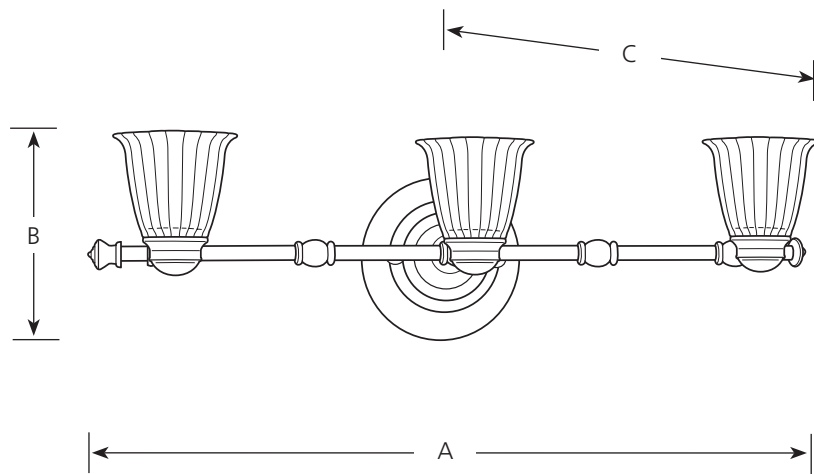

Catalog No.	Finish		Lamping	Dimensions (Inches)		
	Forged Bronze	Antique Nickel		A	B	C
P3849	-77WB	-81WB	3 MR16 50w (Incl)	24	9	7
P3850	-77WB	-81WB	4 MR16 50w (Incl)	33-1/2	9	7
P3851	-77WB	-81WB	6 MR16 50w (Incl)	48	9	7

**Specifications:**

General

- Etched ribbed glass shades, 3-3/4" dia. x 3-1/8" T, 1-1/8" dia. center hole
- Rail design
- Adjustable heads
- 120v 50w MR16 lamps included
- Plated finishes
- Steel construction

Mounting

- Ceiling or wall mounted
- Canopy dimensions: 5-1/2" dia. x 1-1/2" T
- Canopoy covers a 4" recessed octagonal outlet box

Electrical

- GU10 based socket
- Pre-wired

Labeling

- UL-CUL damp location listed