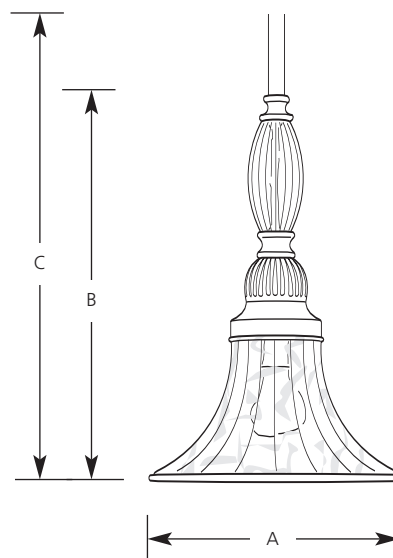

Type _____
 -101
 P5100

Catalog No.	Finish	Lamping	Dimensions (Inches)		
	Classic		A	B	C
P5100	Silver	1 (m) 100w	7	10-7/8	67

Specifications:

General

- Clear crystal fluted shade
- Clear crystal accent
- Mini-pendant style
- Plated classic silver finish
- Two 12' and two 15" matching stems supplied with concealed couplers
- Steel Construction
- Companion chandelier, hall and foyer, wall bracket, close to ceiling, and bath and vanity units

Electrical

- Ceramic medium based socket
- 10 feet of wire supplied
- Pre-wired

Labeling

- UL-CUL listed

Mounting

- Ceiling stem mounted
- A hang straight swivel is included for sloped ceilings
- Canopy covers a standard 4" hexagonal outlet box
- Mounting strap for outlet box included
- Threaded socket ring secures glass