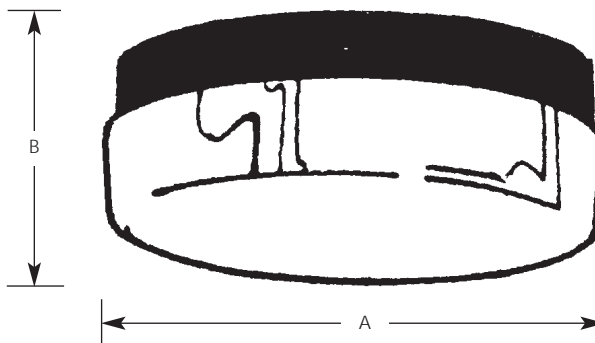

Labeling

- UL-CUL damp location listed

Type _____

-30STR

P7375

Catalog No.	Finish	Lamping	Dimensions (Inches)	
			A	B
P7375	White -30STR	1 13w Quad CFL (4 Pin)	9	3-1/4

Specifications:

General