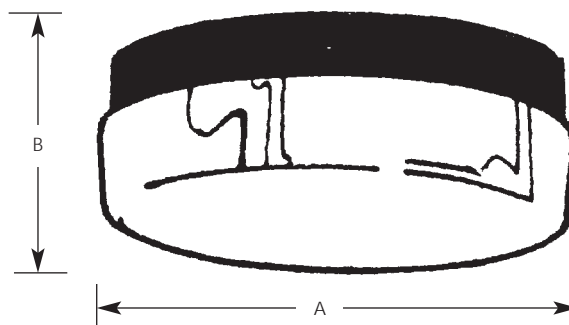

Type _____

	-30	-31
P7375	<input type="checkbox"/>	<input type="checkbox"/>
P7376	<input type="checkbox"/>	<input type="checkbox"/>

Catalog No.	Finish		Lamping	Dimensions (Inches)	
	White	Black		A	B
P7375	-30	-31	2-7w Twin CF	9	3-1/4
P7376	-30	-31	2-13w Twin CF	11	3-1/4

Specifications:

General

- White acrylic diffuser
- Twist on installation with a single locking thumb screw
- White (-30) or Black (-31) steel fitter pan
 - Interior white on both finishes
- ADA approved when wall mounted

Labeling

- UL-CUL damp location listed

Type _____

-30STR

P7375

Catalog No.	Finish	Lamping	Dimensions (Inches)	
			A	B
P7375	White -30STR	1 13w Quad CFL (4 Pin)	9	3-1/4

Specifications:

General