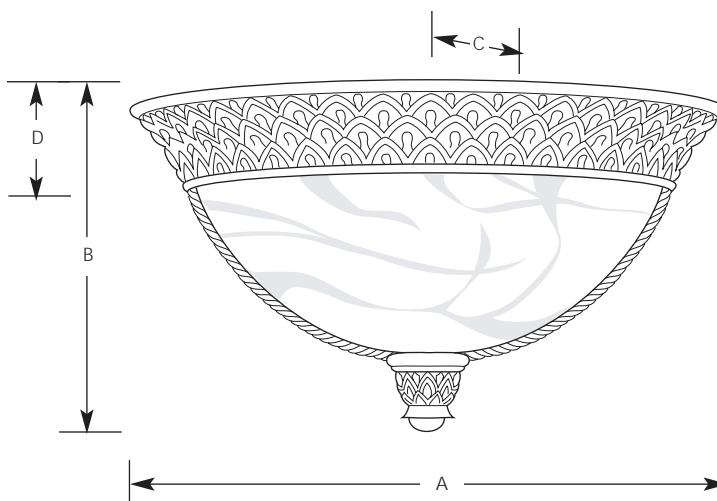

Type _____
 -42 -86
 P7210

| Catalog No. | Finish | | Lamping | Dimensions (Inches) | | | |
|-------------|----------|----------|------------|---------------------|---|-------|-------|
| | Seabrook | Chestnut | | A | B | C | D |
| P7210 | -42 | -86 | 1 (m) 100w | 13 | 7 | 6-1/2 | 2-3/4 |

Specifications:

General

- Antique alabaster glass
- Cast resin trim
- Pineapple pattern details
- Twisted rope accents
- Hand painted finishes
- Wall mounted
- Companion fixtures: Chandeliers, Close-to-Ceiling, Hall & Foyer, Pendant, Bath and Vanity