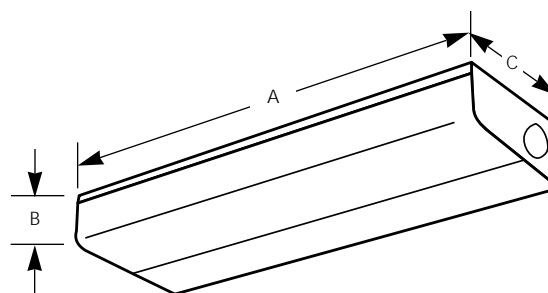

Catalog No.	Finish	Starter	Lamping	Dimensions (Inches)		
	White	Switch		A	B	C
P7017	-30	Yes	1-F15 T8	18	1-1/2	4
P7018	-30	No	1-F15 T8	18	1-1/2	4
P7019	-30WB	Yes	1-F15 T8	18	1-1/2	4

Specifications:

General

- Trim, energy efficient fluorescent
- White baked enamel housing
- White acrylic diffuser
- Diffuser snaps securely into place without the use of tools
- Steel chassis and ballast cover
- P7019 comes complete with 6 foot cord & plug and lamp