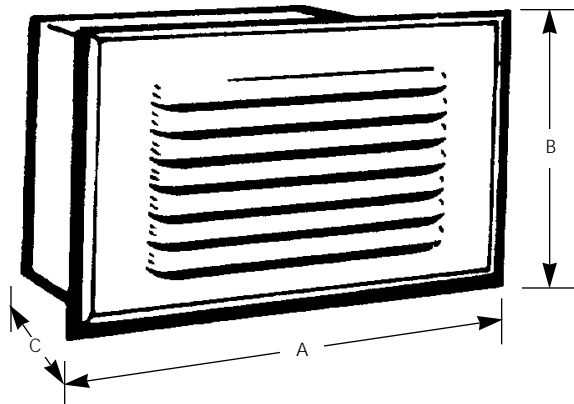

Incandescent

Step Light

Recessed

Type \_\_\_\_\_  
-30TG  
P6820

Catalog No.	Finish Black	Lamping	Dimensions (Inches)		
			A	B	C
P6820	-30TG	1-60w A19	8-5/8	5-7/8	3-1/2
			Wall Opening = 5x7-5/8		

**Specifications:**

Louver

- White powder coated steel
- Linear baffles direct all light downward
- Gasketed for light leak prevention
- Fastens to housing with torsion springs

Electrical

- Medium base porcelain lampholder
- Multiple units can be wired together without the need of separate junction boxes

Housing

- White steel
- Interior wiring compartment
- Two 1/2" KO's for wiring
- For indoor and protected outdoor use
- Thermal guard protection, must be 3" from insulation in stud walls
- Mounting clips for direct mounting to wall board are provided
- Housing has brackets to accept P8716-01 hanger bars, if required