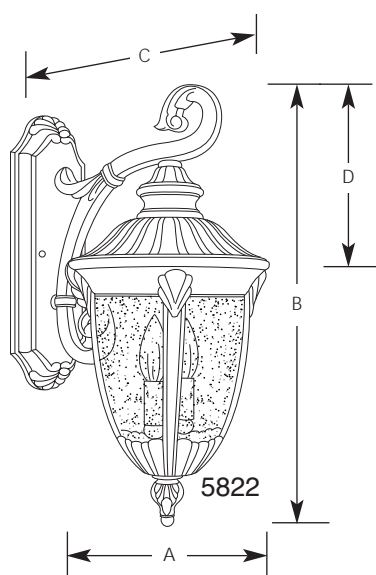

Type	_____	
	-31	-50
P5822	<input type="checkbox"/>	<input type="checkbox"/>
P5823	<input type="checkbox"/>	<input type="checkbox"/>
P5824	<input type="checkbox"/>	<input type="checkbox"/>

Catalog No.	Finish		Lamping	Dimensions (Inches)			
	Black	Golden Baroque		A	B	C	D
P5822	-31	-50	2(c) 60w	9	20-1/4	12-1/2	7-1/2
P5823	-31	-50	2(c) 60w	9	19-3/4	12-1/2	10
P5824	-31	-50	3(c) 60w	12	27	16-1/2	8-1/4

Specifications:

General

- Clear seeded glass
- Scroll arms with acanthus leaf details
- Ribbed roof
- Die cast aluminum construction
- Painted black (-31) or golden baroque (-50) finish
- Companion post top, chain hung and wall units

Mounting

- Wall mounted outdoor
- Covers standard recessed octagonal outlet box
- Mounting strap for outlet box included

Electrical

- Phenolic candelabra based sockets with candle covers matching fixture finish
- Pre-wired