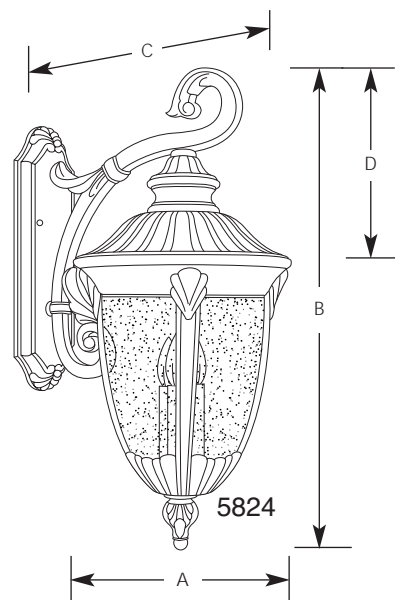

Type	_____	
	-31	-50
P5822	<input type="checkbox"/>	<input type="checkbox"/>
P5823	<input type="checkbox"/>	<input type="checkbox"/>
P5824	<input type="checkbox"/>	<input type="checkbox"/>

Catalog No.	Finish		Lamping	Dimensions (Inches)			
	Black	Golden Baroque		A	B	C	D
P5822	-31	-50	2(c) 60w	9	20-1/4	12-1/2	7-1/2
P5823	-31	-50	2(c) 60w	9	19-3/4	12-1/2	10
P5824	-31	-50	3(c) 60w	12	27	16-1/2	8-1/4

Specifications:

General

- Clear seeded glass
- Scroll arms with acanthus leaf details
- Ribbed roof
- Die cast aluminum construction
- Painted black (-31) or golden baroque (-50) finish
- Companion post top, chain hung and wall units

Mounting

- Wall mounted outdoor
- Covers standard recessed octagonal outlet box
- Mounting strap for outlet box included

Electrical

- Phenolic candelabra based sockets with candle covers matching fixture finish
- Pre-wired