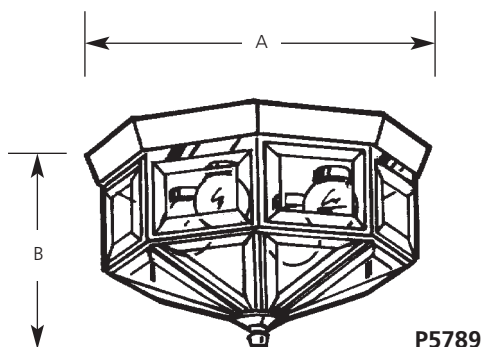

Incandescent

**Solid Brass Hexagonal  
Closed Bottom  
Beveled Glass**

**Close-to-Ceiling**

Type	_____	
	-10	-30
P5788	<input type="checkbox"/>	<input type="checkbox"/>
P5789	<input type="checkbox"/>	<input type="checkbox"/>

Catalog No.	Finish		Lamping	Dimensions (Inches)	
	Polished Brass	White		A	B
P5788	-10	-30	3 (c) 25w	9	7
P5789	-10	-30	4 (c) 25w	12	7

**Specifications:**

General

- Solid brass
- Polished Brass (-10) or White (-30) finishes available
- Clear beveled bound glass
- Companion foyer and pendant units
- G lamps recommended