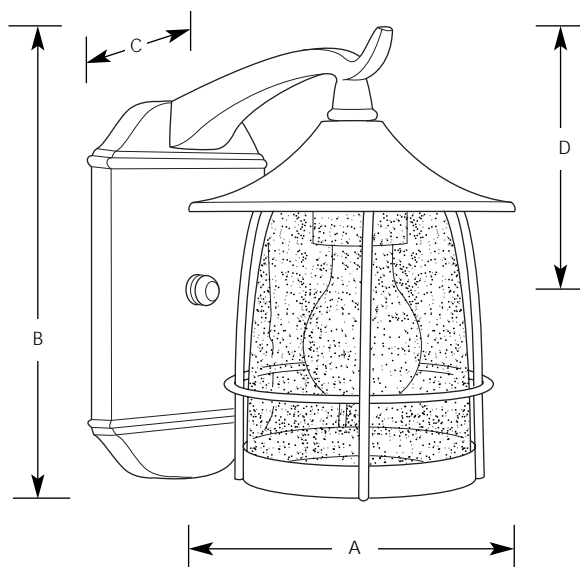

Type _____

-09 -71 -86

P5763

P5764

Catalog No.	Finish			Lamping	Dimensions (Inches)			
	Brushed Nickel	Gilded Iron	Burnished Chestnut		A	B	C	D
P5763	-09	-71	-86	1(m) 100w	6-3/8	9-1/8	8-1/2	5-1/4
P5764	-09	-71	-86	1(m) 100w	10	13-1/2	12-1/2	7-1/2

Specifications:

General

- Roof is suspended from cantilevered arms
- Clear seeded glass is surrounded by a wire frame
- Brushed Nickel is on solid cast brass construction
- Gilded Iron and Burnished Chestnut are hand painted finishes on cast aluminum construction
- Matching pendant and post top units available

Mounting

- Wall mounted
- Canopy covers a 4" hexagonal recessed standard outlet box
- Mounting hardware supplied

Electrical

- Prewired
- Medium based ceramic socket

Labeling

- UL-CUL wet location listed