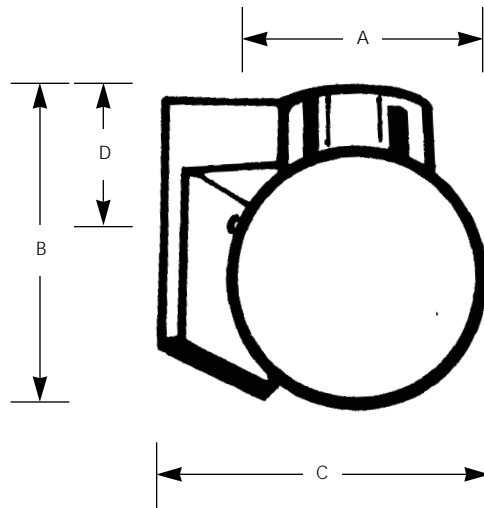

Type _____
-31
P5698

Catalog No.	Finish Black	Diffuser	Lamping	Dimensions (Inches)			
				A	B	C	D
P5698	-31	White Globe	2-7w CF	6	7	7	3-1/4

Specifications:

General

- Cast aluminum wall bracket
- UV stabilized polycarbonate white globe diffuser
- Diffuser screws into aluminum bracket

Mounting

- Wall mounted
- Covers any outlet box
- Outlet box mounting strap provided for center lock up mounting

Electrical

- G23 base sockets
- 120V NPF ballasts
- HPF available on request
- Minimum start temperature - 0° F

Labeling

- UL-CUL wet location listed