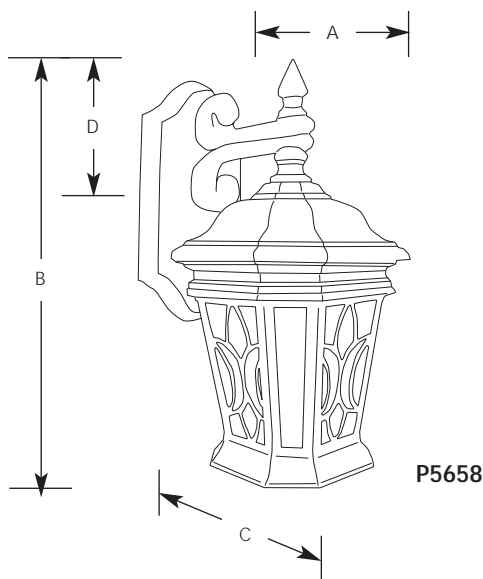

Type _____

-86

P5658

P5659

P5660

Catalog No.	Finish	Lamping	Dimensions (Inches)			
	Burnished		A	B	C	D
P5658	Chestnut	1 (m) 60w	6-1/2	12-1/2	7-3/8	3-1/2
P5659	-86	1 (m) 75w	8-1/2	15-3/4	9-1/2	4-1/2
P5660	-86	1 (m) 100w	9-3/4	21-1/8	11-3/4	6

Specifications:

General

- Cast aluminum construction
- Tiffany style art glass
- Hand painted finish
- Matching post top and chain hung units available

Electrical

- Medium based porcelain sockets
- Pre-wired

Labeling

- UL-CUL wet location listed

Mounting

- Wall mount
- Covers standard junction box
- Mounting strap for outlet box included
- Back plate:

P5658 - 4-1/2" w., 7" h.

P5859 - 4-1/2" w., 9" h.

P5660 - 4-1/2" w., 12" h.