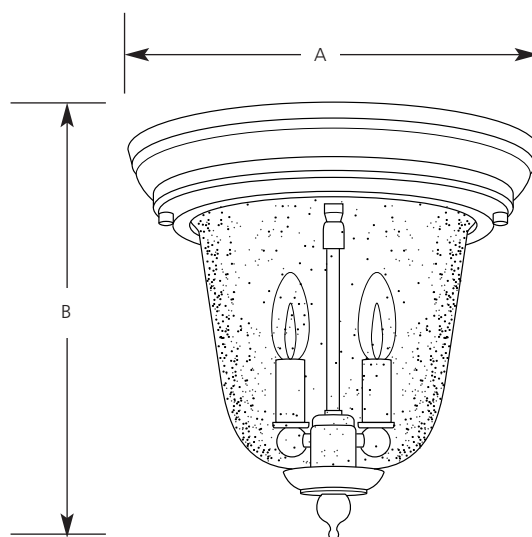

Type _____
 -31 -33
 P5562

Catalog No.	Finish		Lamping	Dimensions (Inches)	
	Textured Black	Cobblestone		A	B
P5562	-31	-33	2 (c) 60w	10-5/8	10-1/4

Specifications:

General

- Textured Black and Cobblestone finishes
- Candle covers match fixture finish
- Aluminum ceiling pan
- Die-cast glass holding ring with gasket, cap nut mounted
- Clear seeded glass
- Matching wall, Post-top and chain-hung units available

Electrical

- Phenolic candelabra sockets

Labeling

- Both units damp location listed
- UL-CUL listed

Mounting

- Outlet box mounting strap supports ceiling pan with cap nuts
- Covers outlet box
- Ceiling mount