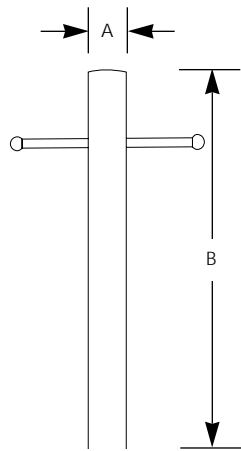

	Type		
	-30	-31	-31PC
P5391	<input type="checkbox"/>	<input type="checkbox"/>	<input type="checkbox"/>
P5392			<input type="checkbox"/>

Catalog No.	Finish			Photocell	G.C.O.	Dimensions (Inches)	
	White	Black	Black			A	B
P5391	-30	-31		No	No	3"	7'
P5391			-31PC	Yes	No	3"	7'
P5392			-31PC	Yes	Yes	3"	7'

**Specifications:**

General

- .050" aluminum post
- All have a ladder rest
- White or Black finish available
- Powder coated finish
- Photocell, when supplied, turns lantern on at dusk, off at dawn
- G.C.O. is a weatherproof Grounded Convenience Outlet

Mounting

- Direct burial in ground
- Recommend post be set in concrete
- Accepts any single lantern which fits a 3" post

Electrical

- 7/8" feed hole located 15" from bottom of post