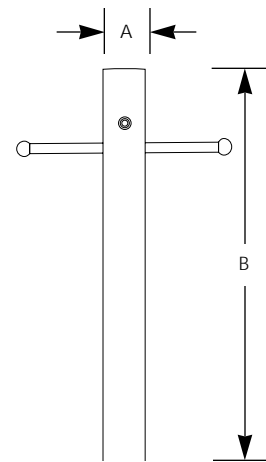

	Type		
	-30	-31	-31PC
P5391	<input type="checkbox"/>	<input type="checkbox"/>	<input type="checkbox"/>
P5392			<input type="checkbox"/>

Catalog No.	Finish			Photocell	G.C.O.	Dimensions (Inches)	
	White	Black	Black			A	B
P5391	-30	-31		No	No	3"	7'
P5391			-31PC	Yes	No	3"	7'
P5392			-31PC	Yes	Yes	3"	7'

**Specifications:**

General

- .050" aluminum post
- All have a ladder rest
- White or Black finish available
- Powder coated finish
- Photocell, when supplied, turns lantern on at dusk, off at dawn
- G.C.O. is a weatherproof Grounded Convenience Outlet

Mounting

- Direct burial in ground
- Recommend post be set in concrete
- Accepts any single lantern which fits a 3" post

Electrical

- 7/8" feed hole located 15" from bottom of post