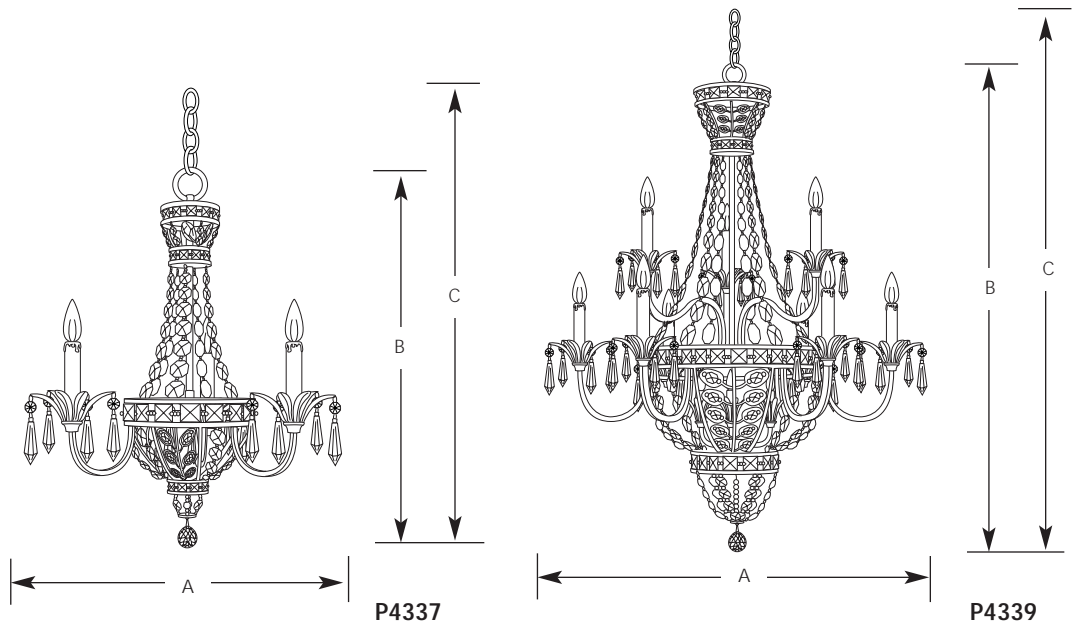

Type _____
 -63
 P4337
 P4338
 P4339

Catalog No.	Finish Imperial Gold	Lamping	Dimensions (Inches)		
			A	B	C
P4337	-63	3 (c) 60w	22	25-3/4	100
P4338	-63	9 (c) 60w	34	40	162
P4339	-63	12 (c) 60w	36	43-3/4	165

Specifications:

General

- Graduated octagon jeweled chains
- Faceted glass jewel drops
- Decorative leaf highlights with glass inserts
- P4338, P4339 and P4340 have illuminated baskets (3 (c) 60w lamps)
- Matching candle covers
- Beige silk Dupioni shade with braided trim (P8620-01) available
- Hand painted finish
- Steel construction
- Chain supplied
 P4337 – 6' of 9 gauge
 P4338 – 10' of 9 gauge
 P4339 – 10' of 6 gauge
 P4340 - 6" of 6 gauge
- Companion fixtures: Hall and foyer, and wall bracket.

Mounting

- Ceiling mount on chain
- Covers outlet box
- Canopy diameter is 5-1/8"
- Mounting strap for outlet box included

Electrical

- Pre-wired
- 15 feet of wire
- Candelabra base sockets

Labeling

- UL-CUL listed