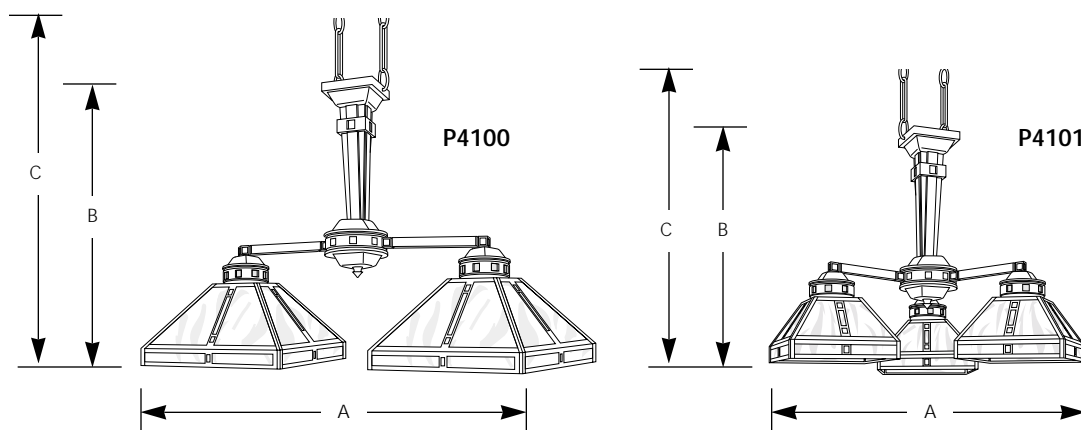

Type _____
 -46
 P4100
 P4101
 P4102

Catalog No.	Finish	Lamping	Dimensions (Inches)		
	Weathered Bronze		A	B	C
P4100	-46	2 (m) 100w	34	19-5/8	58
P4101	-46	3 (m) 100w	27-3/8	19-5/8	58
P4102	-46	4 (m) 100w	30	19-5/8	58

Specifications:

General

- Hand painted finish with gold highlights
- Detailed die cast canopy
- Light Honey Art glass
- Light Honey Art glass accent panels in socket cup
- Dual chain mount for stable alignment
- Detailed cast column and components
- Unique Mission styling
- 3 feet of 9 gauge elongated chain pattern
- Companion fixtures: foyer, close-to-ceiling, wall bracket, pendant, bath & vanity - Fluorescent & Incandescent, and accessories

Mounting

- Canopy 5-1/2" sq.
- Chain-hung ceiling mount
- Covers outlet box
- Mounting strap for outlet box included

Electrical

- 15 feet of wire
- Threaded ceramic sockets with locking ring to secure glass