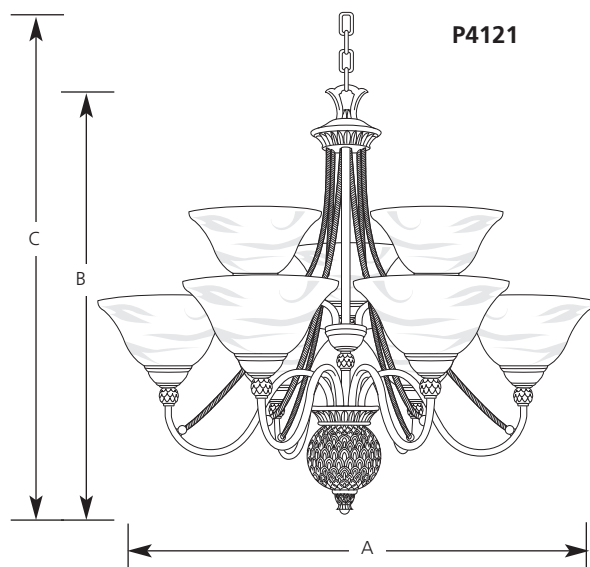

Type _____
 -42 -86
 P4010

Catalog No.	Finish		Lamping	Dimensions (Inches)		
	Seabrook	Burnished Chestnut		A	B	C
P4010	-42	-86	5 (m) 100w	26-3/4	28	102
P4121	-42	-86	9 (m) 100w	33	30-1/2	153

Specifications:

General

- Antique alabaster glass
- Cast resin decorative elements
- Pineapple pattern details
- Twisted wire rope accents
- 6 foot of matching 9 guage chain supplied
- Steel construction
- Companion fixtures: Wall Bracket, Close-to-Ceiling, Wall Sconce, Bath and Vanity, Hall & Foyer, Pendants

Mounting

- Ceiling mount on chain
- Covers outlet box
- Mounting strap for outlet box included
- Canopy 6" dia.

Electrical

- 15 feet of wire
- Medium base ceramic sockets
- Pre-wired

Labeling

- UL-CUL listed