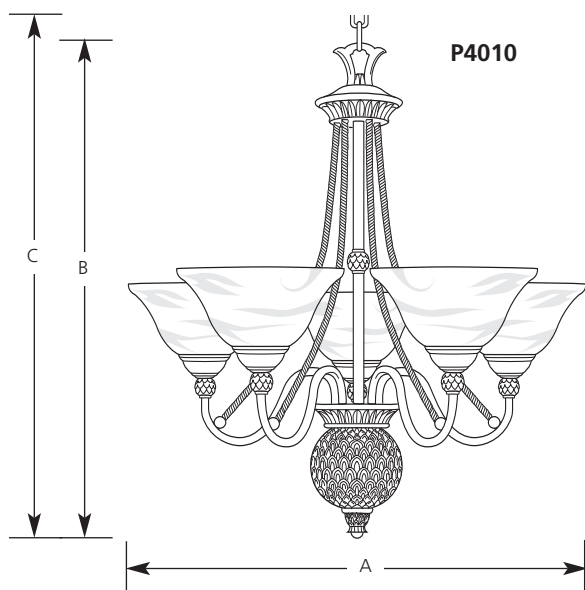

Type _____
 -42 -86
 P4010

Catalog No.	Finish		Lamping	Dimensions (Inches)		
	Seabrook	Burnished Chestnut		A	B	C
P4010	-42	-86	5 (m) 100w	26-3/4	28	102
P4121	-42	-86	9 (m) 100w	33	30-1/2	153

Specifications:

General

- Antique alabaster glass
- Cast resin decorative elements
- Pineapple pattern details
- Twisted wire rope accents
- 6 foot of matching 9 guage chain supplied
- Steel construction
- Companion fixtures: Wall Bracket, Close-to-Ceiling, Wall Sconce, Bath and Vanity, Hall & Foyer, Pendants

Mounting

- Ceiling mount on chain
- Covers outlet box
- Mounting strap for outlet box included
- Canopy 6" dia.

Electrical

- 15 feet of wire
- Medium base ceramic sockets
- Pre-wired

Labeling

- UL-CUL listed