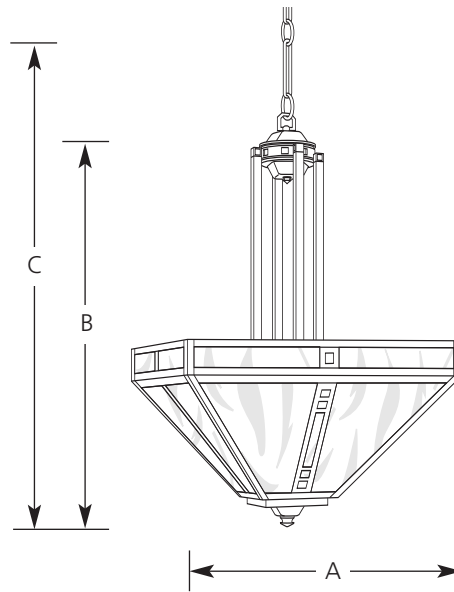

Type _____
 -46
 P3620

Catalog No.	Finish Weathered Bronze	Lamping	Dimensions (Inches)		
			A	B	C
P3620	-46	4 (m) 100w	22	35	108

Specifications:

General

- Hand painted finish with gold highlights
- Die cast canopy
- Light Honey Art glass
- Removable etched glass top cover
- Detailed cast components
- Unique Mission styling
- 6 feet of 9 gauge elongated chain pattern
- Companion fixtures: chandelier, close-to-ceiling, wall bracket, pendant, bath & vanity - Fluorescent & Incandescent, accessories

Mounting

- Canopy 5-1/2" sq.
- Chain-hung ceiling mount
- Covers outlet box
- Mounting strap for outlet box included

Electrical

- 15 feet of wire
- Ceramic medium base sockets
- Pre-wired

Labeling

- UL-CUL listed