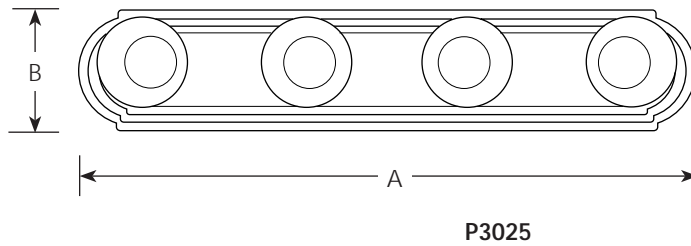

Catalog No.	Finish				Lamping	Dimensions (Inches)	
	Pearl Nickel	Brushed Nickel	Polished Brass	Polished Chrome		A	B
P3025	-06	-09	-10	-15	4 (m) 60w	24	4-1/2
P3026	-06	-09	-10	-15	6 (m) 60w	36	4-1/2

Specifications:

General

- Sculptured round ends
- Steel construction
- Sockets are enclosed with matching cups
- Socket spacing is 6" on centers
- Plated finishes
- Medium based G lamps recommended
- Can be ceiling mounted using 25 watt lamps