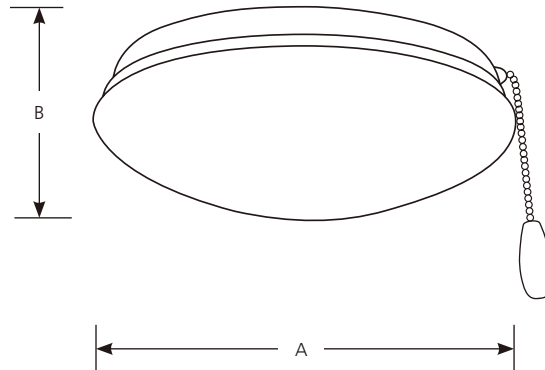

Incandescent

Opal Glass
Light Kit

Ceiling Fans

Type _____
-30
P2602

Catalog No.	Finish	Lamp(s)	Dimensions (Inches)	
	White		A	B
P2602	-30	2-60w Candelabra Base	10-5/8	3-7/8

Specifications:

General

- Shallow opal glass closure: 10-5/8" dia. x 3-1/4" ht.
- Pull chain is chrome with a solid wood white fob.
- Utilizes (2) 60-watt candelabra based lamps.

Electrical

- Porcelain candelabra base sockets
- Quick connect wiring to fan
- Prewired

Labeling

- UL listed

Mounting

- Universal - use with any indoor fan with a 1/8" IPS light kit mount

Compact Fluorescent

Specifications:

General

- Shallow opal glass closure: 10-5/8" dia. x 3-1/4" ht.
- Pull chain for -20EBWB is antique brass with solid wood medium oak fob.
- Pull chain fo -30EBWB is chrome with a solid wood white fob.
- (2) 13w self-ballasted GU24 spiral lamps. Included.