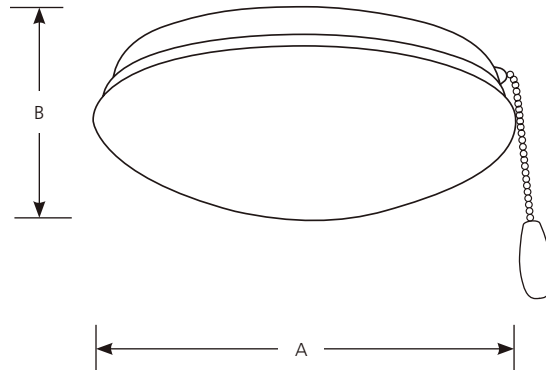

Incandescent

Opal Glass
Light Kit

Ceiling Fans

Type _____
-30
P2602

Catalog No.	Finish	Lamp(s)	Dimensions (Inches)	
	White		A	B
P2602	-30	2-60w Candelabra Base	10-5/8	3-7/8

Specifications:

General

- Shallow opal glass closure: 10-5/8" dia. x 3-1/4" ht.
- Pull chain is chrome with a solid wood white fob.
- Utilizes (2) 60-watt candelabra based lamps.

Specifications:

General

- Shallow opal glass closure: 10-5/8" dia. x 3-1/4" ht.
- Pull chain for -20EBWB is antique brass with solid wood medium oak fob.
- Pull chain fo -30EBWB is chrome with a solid wood white fob.
- (2) 13w self-ballasted GU24 spiral lamps. Included.