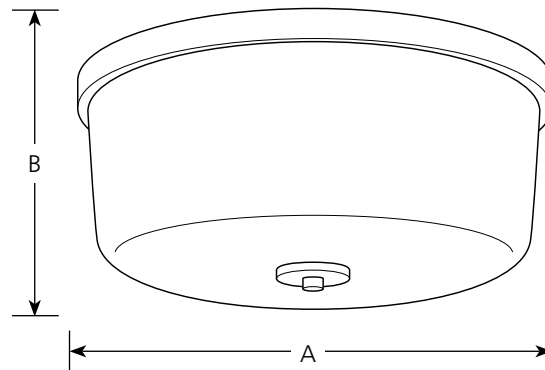

Incandescent

Close-To-Ceiling

Close-To-Ceiling

Type _____

-104

P3970

Catalog No.	Finish		Lamping	Dimensions (Inches)	
	Polished Nickel			A	B
P3970	-104		2 (m) 75w	13-1/4	6

Specifications:

General

- Etched glass bowl, white inside: 12-3/4" dia.
- Polished Nickel plated finish
- Steel construction
- Coordinate with many popular families, including Lady Luck, Fortune, Caress, Nissé and Noir

Electrical

- Medium base ceramic sockets
- Pre-wired

Labeling

- cCSAus Damp location listed

Mounting

- Ceiling flush mount
- Ceiling pan covers a standard 4" hexagonal recessed outlet box
- Mounting strap for outlet box included