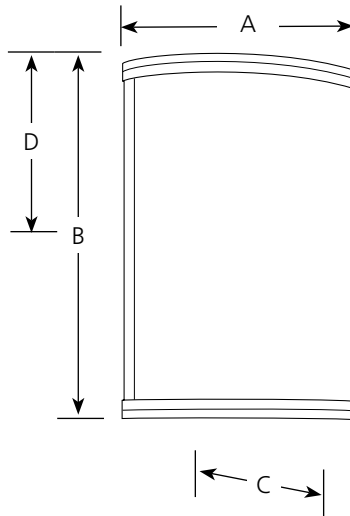

Type \_\_\_\_\_

-30

P7026

Catalog No.*	Finish		Dimensions (Inches)			
	White	Lamping	A	B	C	D
P7026	-30	1-13W GU24 CFL	6	9	3-7/8	4-1/2

**Specifications:**

Construction

- Off-white linen half drum shade
- Steel construction

Mounting

- Wall mount, vertical orientation
- Canopy covers a standard 4" hexagonal recessed outlet box
- Mounting strap for outlet box included

Electrical

- GU24 based socket
- Pre-wired

Labels

- cCSAus Dry location only