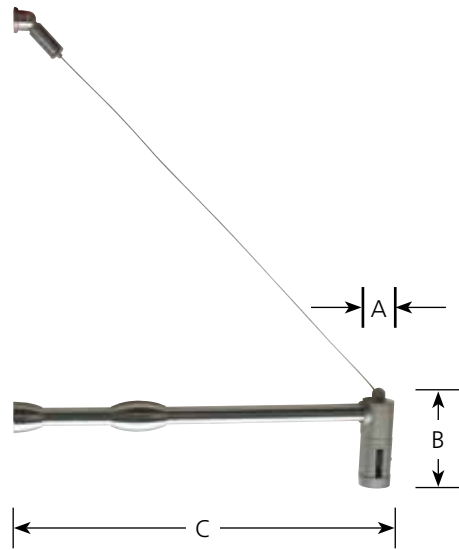

Type _____
 -09
 P8706

Catalog No.	Finish Brushed Nickel	Dimensions (Inches)		
		A	B	C
P8706	-09	1	3	8 - 12 adjustable

Specifications:

General

- 6 pack
- Stems adjustable from 8" - 12" from wall

Mounting

- Wall mount