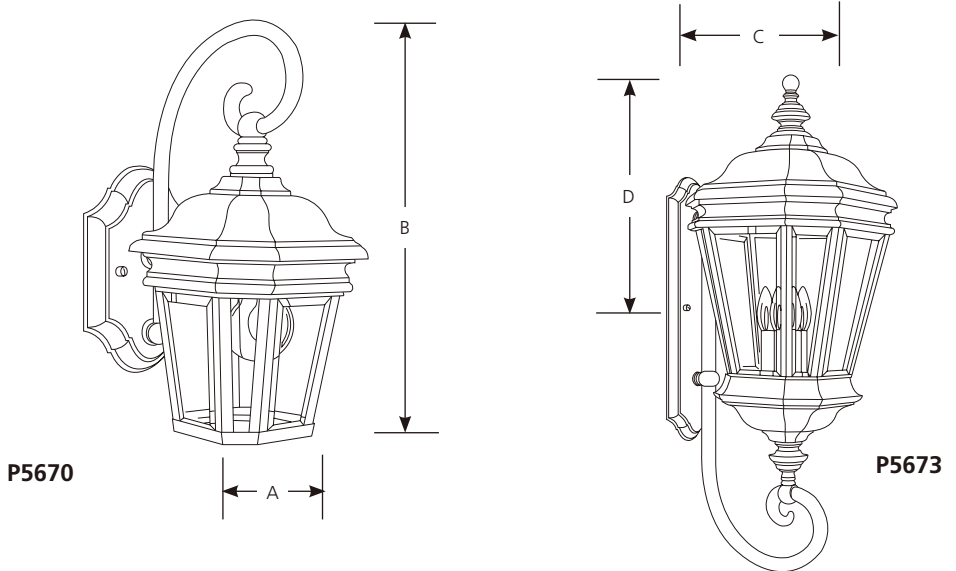

Catalog No.	Finish			Lamping	Dimensions (Inches)			
	Cobble-stone	Golden Baroque	Oil Rubbed Bronze		A	B	C	D
P5670	-33	-50	-108	1 (m) 100w	6-1/2	12-1/2	8-3/4	8
P5671	-33	-50	-108	2 (c) 60w	10	16-3/4	11-1/8	9-5/8
P5672	-33	-50	-108	3 (c) 60w	11-1/8	28-7/8	12-1/2	11-5/8
P5673	-33	-50	-108	4 (c) 60w	13-5/8	32-3/4	14-3/4	14-3/4

Specifications:

General

- Die cast aluminum exterior construction
- Solid brass interior components
- Hand painted finishes, with powder coat base
- Oil Rubbed Bronze finish is painted
- Clear beveled glass panels
- P5670: (small) 4-7/16" ht., 1-3/8" top width, 15/16" bottom width; (large) 4-7/16"ht., 2-3/4" top width, 1-15/16" bottom width
- P5671: (small) 6-1/4" ht., 1-11/16" top width, 1-5/16" bottom width; (large) 6-1/4" ht., 3-7/8" top width, 2-7/8" bottom width; (door) 5-9/16" ht., 3-5/8" top width, 2-11/16" bottom width
- P5672: (small) 9-1/4" ht., 2-7/16" top width, 1-3/16" bottom width; (large) 9-3/16" ht., 4-7/8" top width, 2-3/4" bottom width; (door) 8-11/16" ht., 4-7/8" top width, 2-3/4" bottom width
- P5673" (small) 9-13/16" ht., 3" top width, 1-5/8" bottom width; (large) 9-3/4" ht., 6" top width, 3-5/8" bottom width; (door) 9-3/16" ht., 5-7/8" top width, 3-3/4" bottom width
- P5671, P5672, and P5673 have hinged door for easy re-lamping
- Glass panels removable
- Heavy support arm
- Companion chain hung, and post mount lanterns

Electrical

- Ceramic medium base socket, P5670
- Candelabra base sockets, P5671, P5672, and P5673
- Painted metal candle sleeves
- Pre-wired

Labeling

- UL-CUL wet location listed

Progress Lighting
701 Millennium Blvd.
Greenville, South Carolina
29607