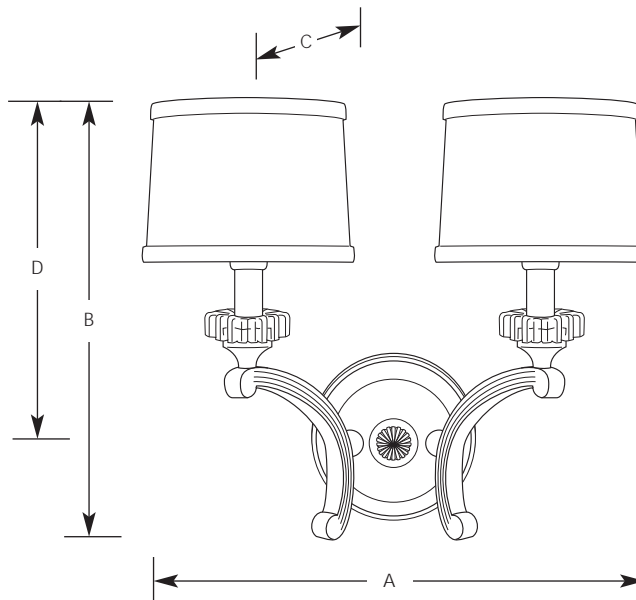

Type _____
 -101
 P2772

Catalog No.	Finish	Lamping	Dimensions (Inches)			
	Classic		A	B	C	D
P2772	Silver	2 (c) 60w	14-7/8	13-5/8	7-1/2	10-3/4

Specifications:

General

- Both black paper with silver lining and off white shades included
- Optional red (P8703-01) or Blue/Green (P8702-01) shades available.
- 1" candle chaser
- Ribbed square curved arms
- Crystal bobeches
- Plated classic silver finish
- Steel Construction
- Companion chandelier, hall and foyer, pendant, close to ceiling, and bath and vanity units

Mounting

- Ceiling chain mounted
- Canopy covers a standard 4" hexagonal outlet box
- Mounting strap for outlet box included

Electrical

- Phenolic candelabra based sockets
- Pre-wired

Labeling

- UL-CUL damp location listed