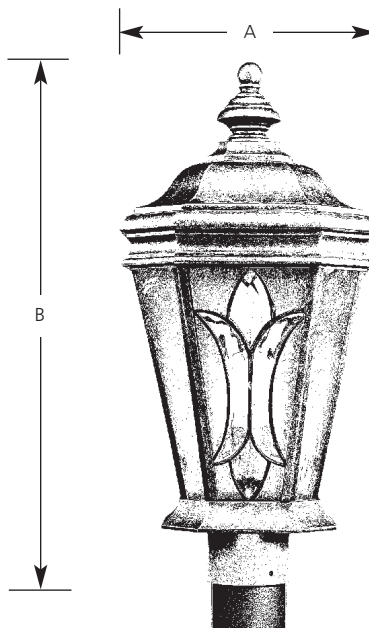

Type _____
 -86
 P5458

Catalog No.	Finish Burnished Chestnut	Lamping	Dimensions (Inches)	
			A	B
P5458	-86	1 (m) 100w	9-3/4	20-1/2

Specifications:

General

- Cast aluminum roof
- Tiffany style art glass: 9-1/8" ht., 4-29/32" top width, 2-5/8" bottom width (flyer glass); 9-1/8" ht., 2-17/32" top width, 1-3/32" bottom width
- Hand-painted finish
- Matching wall and chain hung units available

Mounting

- Post top - fitter for 3" post or pedestal mount

Electrical

- Medium based porcelain socket
- Pre-wired

Labeling

- UL-CUL wet location listed