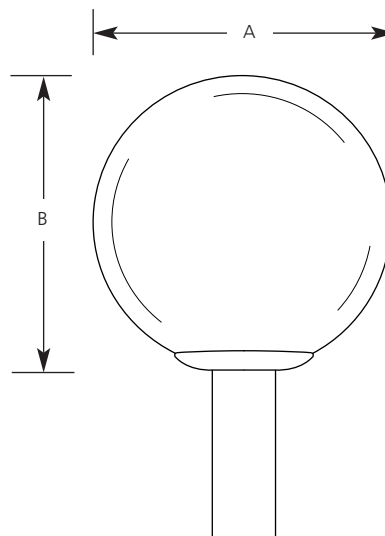

Type _____
-60
P5436

Catalog No.	Finish White	Lamping 1-150w A21	Dimensions (Inches)	
			A	B
P5436	-60	1-150w A21	14	15

Specifications:

General

- White shatter resistant acrylic globe: 14" dia.
- White fitter
- Lamp replacement - Loosen two screws in fitter and shift off globe
- Matching wall unit available

Mounting

- Post top - fitter for 3" post

Electrical

- Phenolic socket

Labeling

- UL-CUL wet location listed