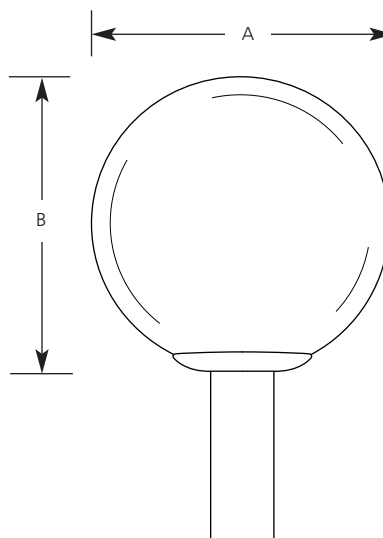

Type _____
-60
P5426

Catalog No.	Finish White	Lamping	Dimensions (Inches)	
			A	B
P5426	-60	1-100w A19	12	13

Specifications:

General

- White shatter resistant acrylic globe: 12" dia.
- White fitter
- Lamp replacement - Loosen two screws in fitter and shift off globe
- Matching wall unit available

Mounting

- Post top - fitter for 3" post

Electrical

- Phenolic socket

Labeling

- UL-CUL wet location listed