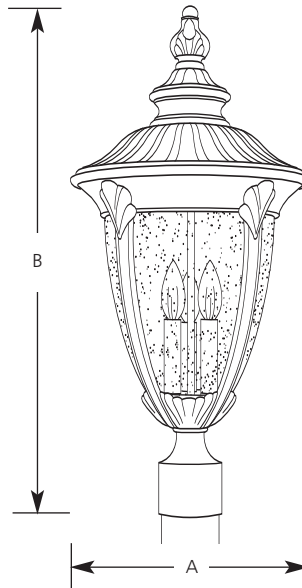

Type \_\_\_\_\_  
 -31  
 P5420

Catalog No.	Finish		Dimensions (Inches)	
	Black	Lamping	A	B
P5420	-31	3(c) 60w	12	25-7/8

**Specifications:**

General

- Clear seeded glass
- Scroll arms with acanthus leaf details
- Ribbed roof
- Die cast aluminum construction
- Painted black (-31) or golden baroque (-50) finish
- Companion chain hung and wall units

Electrical

- Phenolic candelabra based sockets
- Pre-wired

Labeling

- UL-CUL wet location listed

Mounting

- Post mount outdoor
- Fits a 3" post or pedestal mount (order separately)