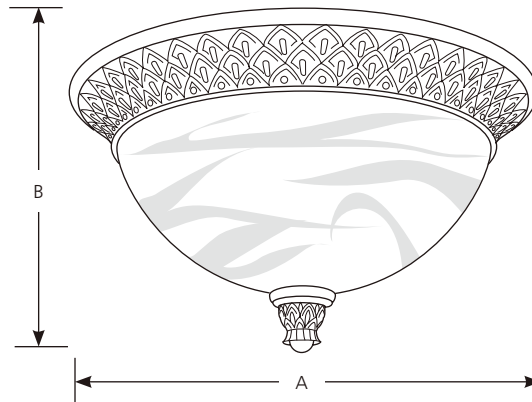

Type _____
 -42 -86
 P3539
 P3540

Catalog No.	Finish		Lamping	Dimensions (Inches)	
	Seabrook	Burnished Chestnut		A	B
P3539	-42	-86	2 (m) 60w	13	7-1/4
P3540	-42	-86	3 (m) 60w	17	8-3/4

Specifications:

General

- Antique alabaster glass
- Pineapple patterned details
- Cast resin trim
- Flush mount
- Hand painted finish
- Companion fixtures: Chandeliers, Wall Sconce, Semi-flush, Hall & Foyer, Pendant, and Bath & Vanity