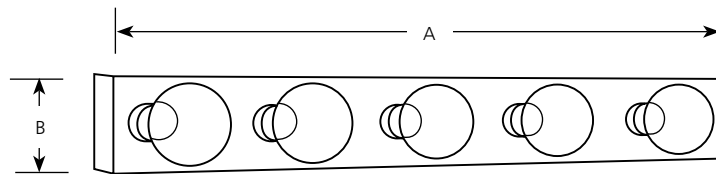

Progress Lighting
 701 Millenium Blvd.
 Greenville, South Carolina
 29607

www.progresslighting.com

Incandescent

Deluxe Broadway Lights
Aluminum Construction

Bath & Vanity

Type _____
-15AL
P3335

Catalog No.	Finish	Lamping	Dimensions (Inches)	
	Polished Chrome		A	B
P3335	-15AL	5 (m) 60w	30	4-1/4

Specifications:

General

- Polished Chrome (-15) finish
- Aluminum construction
- Sockets are covered with matching socket cups
- Socket spacing is 6" on centers
- Medium based G lamps recommended

Electrical