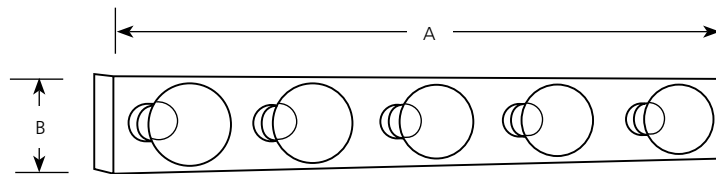

Incandescent

**Broadway Lights
Deluxe**

Bath & Vanity

Type _____
 -15 -30
 P3335

Catalog No.	Finish		Lamping	Dimensions (Inches)	
	Polished Chrome	White		A	B
P3335	-15	-30	5 (m) 60w	30	4-1/4

Specifications:

General

- Polished Chrome (-15) and White (-30) face plates available
- Steel construction
- Sockets are covered with matching socket cups
- Socket spacing is 6" on centers
- Medium based G lamps recommended