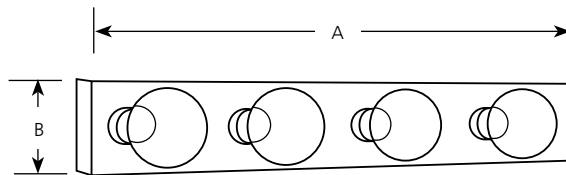

Catalog No.	Finish		Lamping	Dimensions (Inches)	
	Polished Chrome	White		A	B
P3298	-15	-30	4 (m) 60w	24	4-1/4
P3299	-15		6 (m) 60w	36	4-1/4
P3300	-15	-30	8 (m) 60w	48	4-1/4

P3298

Specifications:

General

- Polished Chrome (-15) is a plated finish
- Aluminum face plate
- Sockets are covered with matching aluminum socket cups
- Back plate is protected steel
- Socket spacing is 6" on centers
- Medium based G lamps recommended