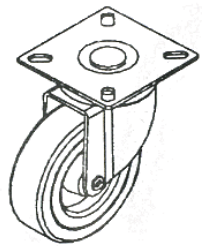

Assembly Instructions Sage 4x4 Storage Unit

Tools Required:

8x

8x

8x

20x

8x

1x

2x

12x

20x

5x

PLEASE NOTE: Check that you have received all components and hardware before assembling. If you are missing any parts, contact your retailer, or fax Euro Style at 415.455.8033.

1

2

3