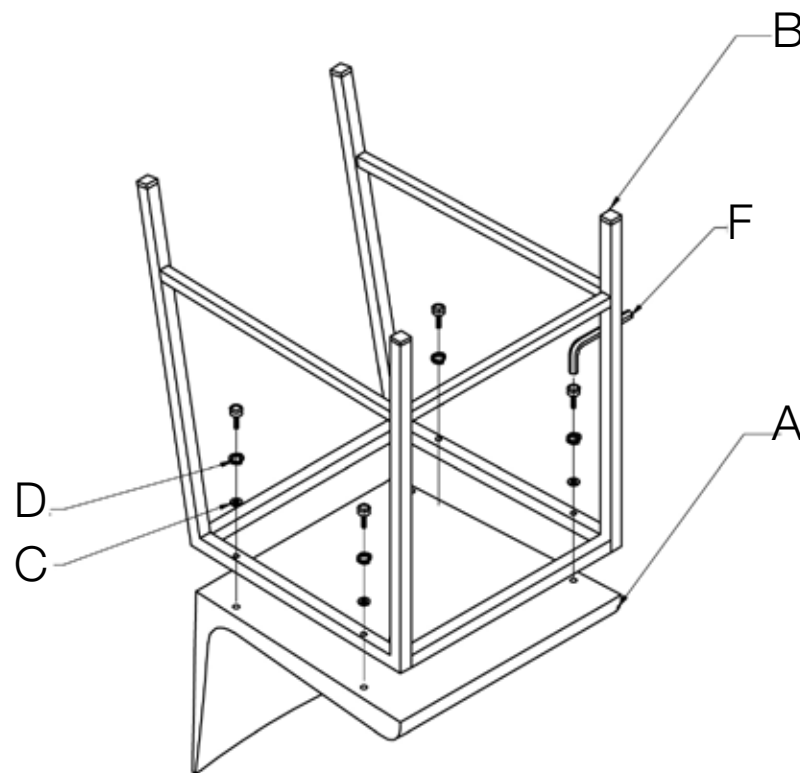

eurow style™

Assembly Instructions CAM-C Counter Stool

A (1 pc)

B (1 pc)

C (4 pcs)

D (4 pcs)

E (4 pcs)

F (1 pc)

PLEASE NOTE: Check that you have received all components and hardware before assembling. If you are missing any parts, contact your retailer, or fax Euro Style at 415.455.8033.

During assembly, hand tighten screws only. When all screws are in place, then tighten completely.